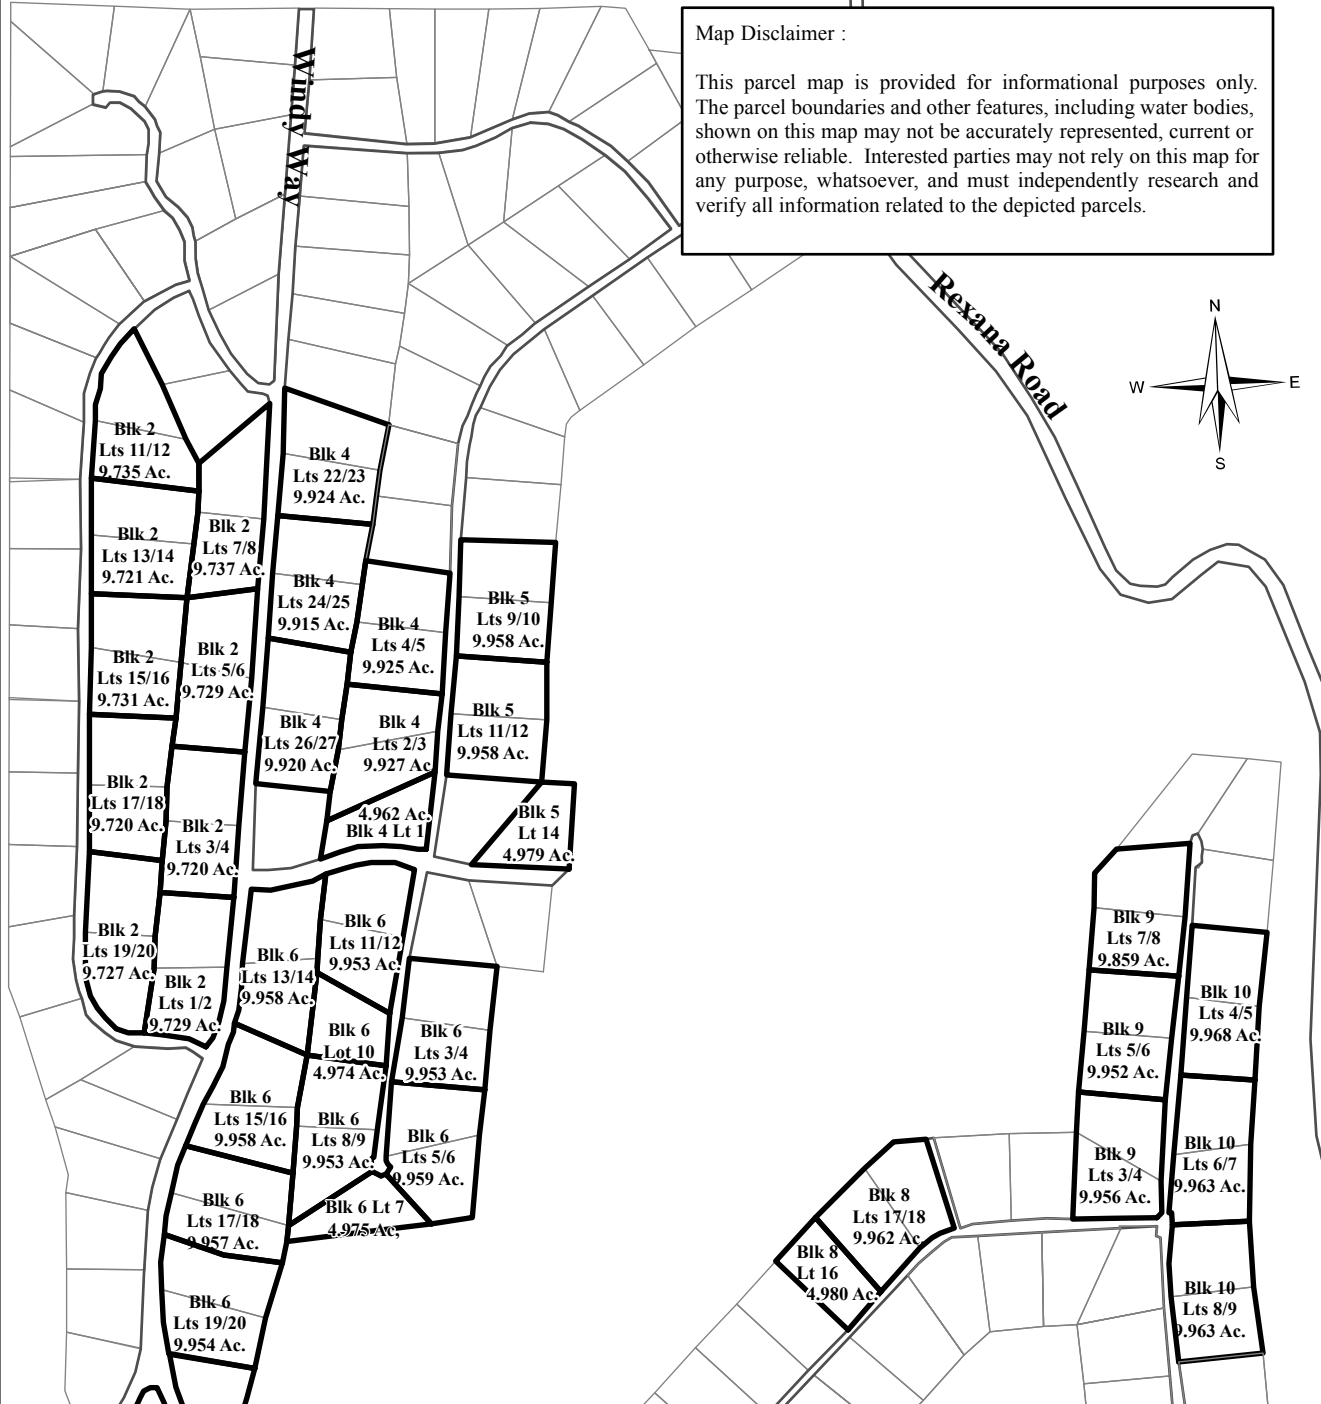

Windy Hills Alaska Subdivision

(Parcel Map 1 of 2 North Portion)

NE.WH.XXXX

R 9W

R 8W

Map Disclaimer :

This parcel map is provided for informational purposes only. The parcel boundaries and other features, including water bodies, shown on this map may not be accurately represented, current or otherwise reliable. Interested parties may not rely on this map for any purpose, whatsoever, and must independently research and verify all information related to the depicted parcels.

UNIVERSITY of ALASKA
Many Traditions One Alaska

1,200

Feet

UA FACILITIES and LAND MANAGEMENT
June 2017

Meridian Township Range
F 8S 8-9W

Fairbanks A-5 (USGS)

Windy Hills Alaska Subdivision

(Parcel Map 2 of 2 South Portion)

NE.WH.XXXX

R 9W

R 8W

T 8S

T 9S

Map Disclaimer :

This parcel map is provided for informational purposes only. The parcel boundaries and other features, including water bodies, shown on this map may not be accurately represented, current or otherwise reliable. Interested parties may not rely on this map for any purpose, whatsoever, and must independently research and verify all information related to the depicted parcels.

UNIVERSITY of ALASKA
Many Traditions One Alaska

1,200

Feet

UA FACILITIES and
LAND MANAGEMENT
June 2017

Meridian Township Range
F 8S 8-9W

Fairbanks A-5 (USGS)