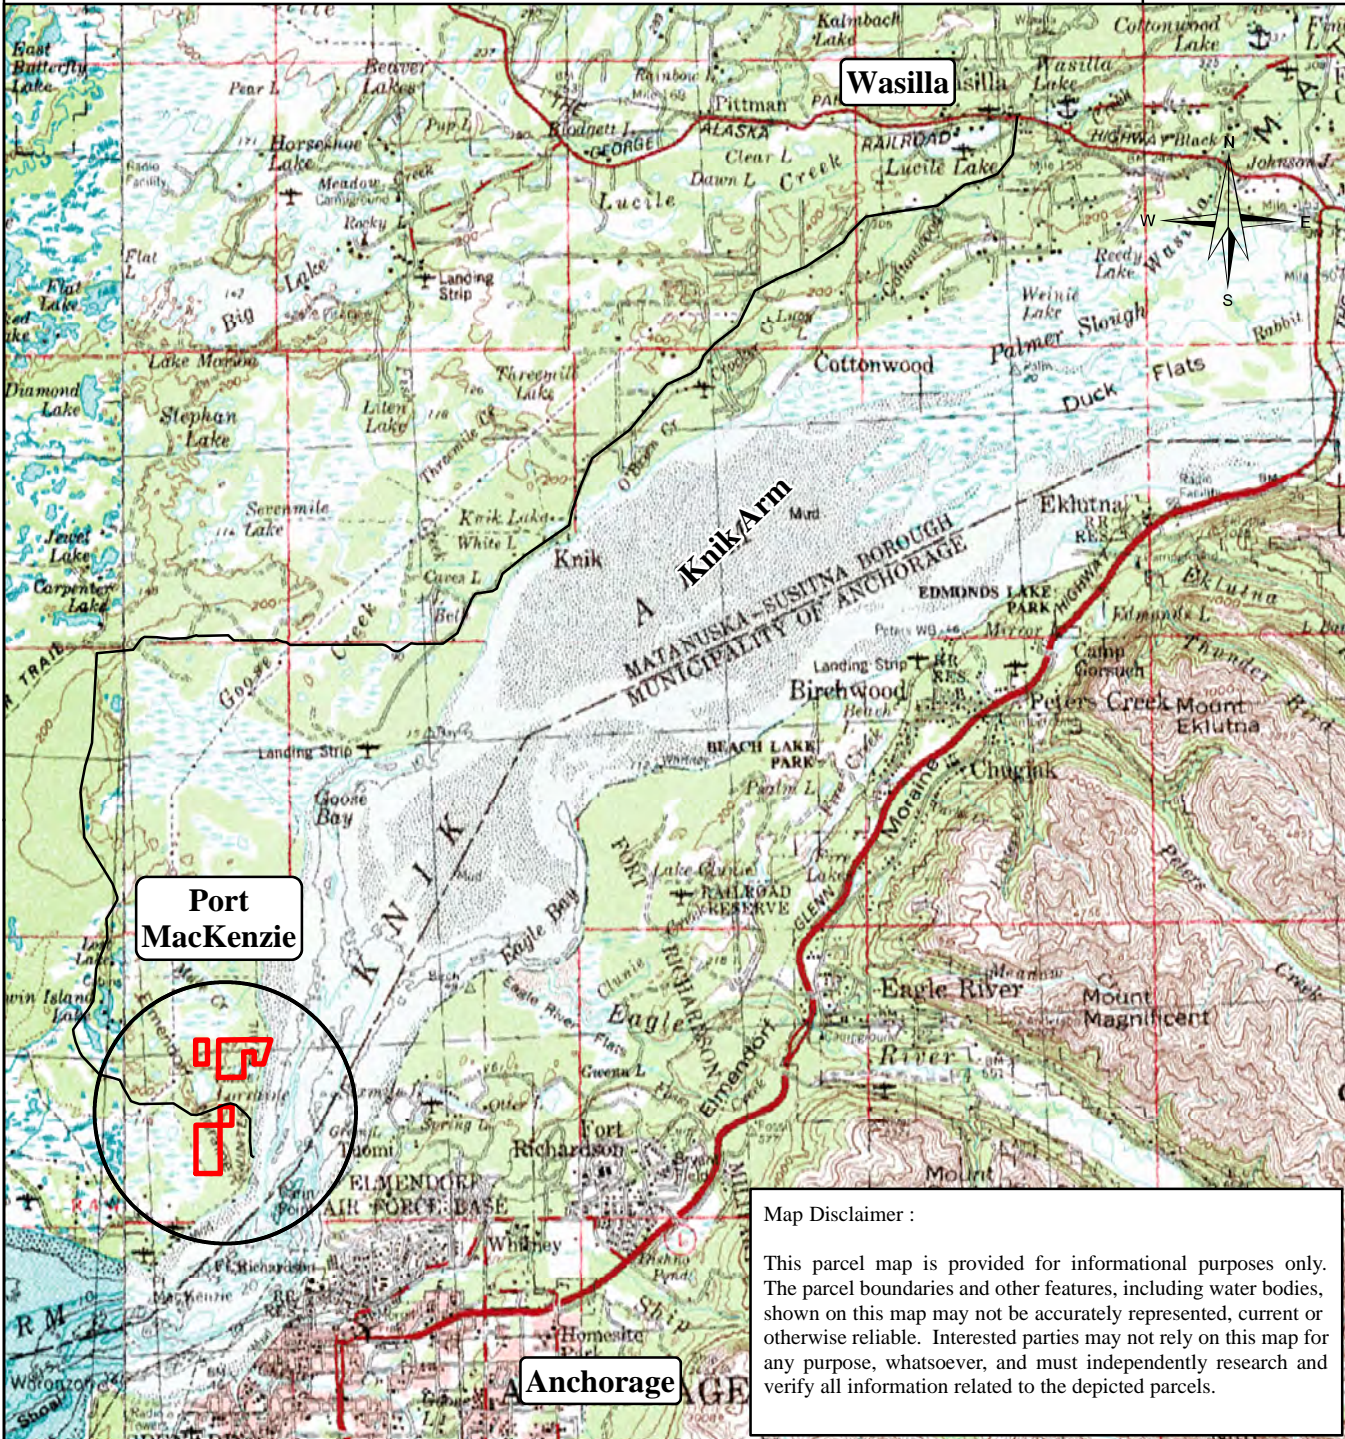

Port MacKenzie

(Wasilla Vicinity Map 1 of 2)

MS.PM.XXXX

R 4W

R 3W

R 2W

R 1W

R 1E

Port MacKenzie

Anchorage

Map Disclaimer :

This parcel map is provided for informational purposes only. The parcel boundaries and other features, including water bodies, shown on this map may not be accurately represented, current or otherwise reliable. Interested parties may not rely on this map for any purpose, whatsoever, and must independently research and verify all information related to the depicted parcels.

UNIVERSITY of ALASKA
Many Traditions One Alaska

Port MacKenzie

(Vicinity Map 2 of 2)

MS.PM.XXXX

R 4W

R 3W

Map Disclaimer :

This parcel map is provided for informational purposes only. The parcel boundaries and other features, including water bodies, shown on this map may not be accurately represented, current or otherwise reliable. Interested parties may not rely on this map for any purpose, whatsoever, and must independently research and verify all information related to the depicted parcels.

UNIVERSITY
of ALASKA
Many Traditions One Alaska

1

Mile

**UA FACILITIES and
LAND MANAGEMENT
September 2014**

Meridian Township Range
S 14N 4W

Anchorage B-8 (USGS)